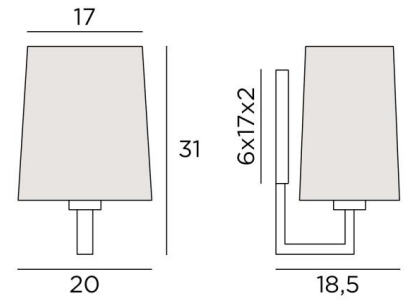

## TOURI 1

TOURI 1 in brushed chrome with lampshade in Ascot Métal (fabric from category 3)

**TOURI 1** is a wall light with a rectangular lampshade and one E27 fitting

Very present in very streamlined design

### OVERALL SIZES

H31cm L20cm |→18,5cm

### BASE

6 x 17 x 2cm

### LAMPSHADE : SIZES & CODE

17x13 - 20x15 - 23cm

Code: 1482 + fabric code

We propose more than 150 materials/colors for lampshades.